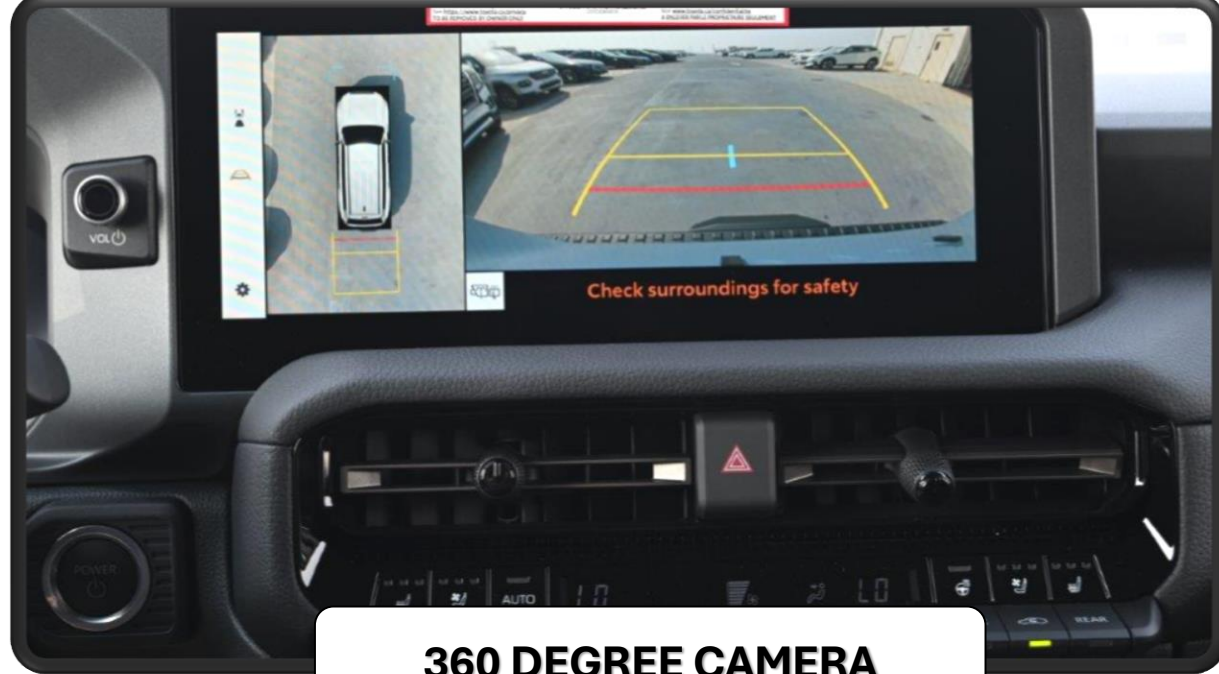

ROOF SPOILERS

POWER BACK DOOR

The image shows the front interior of a blue SUV. The driver's seat is in the foreground, and the passenger seat is to its right. The dashboard, steering wheel, and center console are visible. The background shows a desert landscape with mountains under a cloudy sky. Three white callout boxes with black text are overlaid on the image, highlighting features of the seats.

VENTILATED SEATS

LEATHER SEATS

**8 WAY POWER ADJUSTABLE
SEATS WITH LUMBAR SUPPORT**

REAR AC DUCT

CUP HOLDERS

DIGITAL CLUSTER

8" MULTIMEDIA SCREEN WITH 14 JBL SPEAKERS

LEATHER WRAPPED STEERING WHEELS WITH CONTROLLING SWITCHES

POWER STEERING

360 DEGREE CAMERA

CENTER & REAR DIFF LOCK

HEAD UP DISPLAY

The image shows the front interior of a car. The driver's seat is in the foreground, featuring black leather upholstery with white stitching and a textured pattern. The passenger seat is visible behind it. The center console has a gear shifter and handbrake. The dashboard and steering wheel are partially visible on the right side. The car is parked in a desert landscape with mountains in the background under a blue sky with clouds.

**DRIVER SEAT MEMORY
FUNCTION**

**LANE DEPARTURE ALERT
LANE TRACING ASSIST
RADAR CRUISE CONTROL
PRE-COLLISION SYSTEM**

2024 TOYOTA LAND CRUISER 250 FIRST EDITION HYBRIDMAX 2.4L TURBO 4WD 5-SEATER AT

TECHNICAL FEATURES